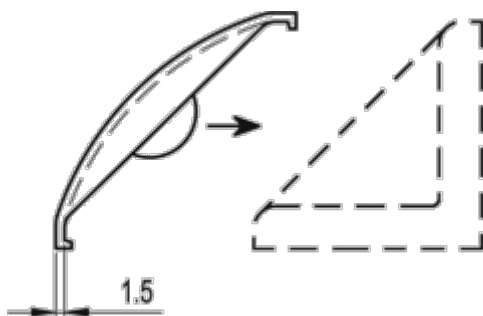

Article number: 2310156101

Description: Cover for connection angle 156101  
CO.SQT.40-18

## Measures

---

Note = For SQT.40-18